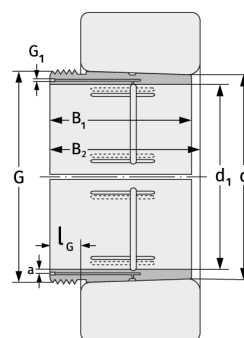

### Main dimensions

d [mm]	380	G [mm]	Tr400x5
Weight [kg]	≈ 41.3		
d <sub>1</sub> [mm]	360	G <sub>1</sub> [mm]	G1/4
B <sub>1</sub> [mm]	284	l <sub>G1</sub> [mm]	15
l <sub>G1</sub> [mm]	42	a [mm]	9

### Mating dimensions